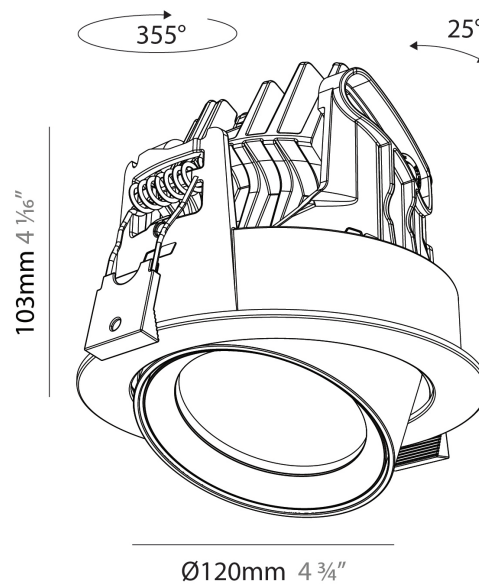

PHYSICAL

Aperture Sizes - Downlights: 2"
Shape: Cylinder
Diameter (mm): 120
Diameter (in): 4 3/4
Height (mm): 105
Height (in): 4 1/8
Min. Recessing Depth (mm): 120
Min. Recessing Depth (in): 4 3/4
Weight (kg): 0.649
Diffuser: Lens Pack - No Lens / Opal / Linear Spread Lens / Honeycomb / Spread Lens
Fixture Finish: SSR / BKV / CWI / CRY / HAB / UFT / ITA / RUA / FTG / MYG / LOD / PUS / FRO / FUP / KIA / POP / BLS / SPG / MEY / GOH / CHC / COM / ABZ / JAG / OBR / MOS / ROR
Fixture Material: Aluminum
Cut-out Measurements: Dia. 112mm / 4 7/16"

ELECTRICAL

Lamp Type: LED (Zhaga Standard)
Input Wattage (W): 27.3
Total Output Wattage (W): 24.5
Dimming: Tri-Mode (Non-Dimming and Phase Dimming (120Vac only) and 0-10V Dimming)
Driver Included: No
Driver Location: Recessed Housing
Driver Type: Constant Current - Universal
Driver Class: Class 2
Input Voltage (V): 120 - 277
Constant Current (MA): 700

LED

Color Temperature (°K): 2700 / 3000 / 3500 / 4000
Max. Delivered Lumen (lm): 2348 / 2444 / 2549 / 2669
Nominal Lumen (lm): 2788 / 2903 / 3027 / 3170
CRI: >90 CRI
Lamp Life (hrs): 50000

OPTICAL

Reflector°: 20 / 32 / 54
Adjustability: Rotational 350°, Tilt 90°

RATINGS AND CERTIFICATIONS

Certified By: Certified for North American Standards
IP rating: IP20